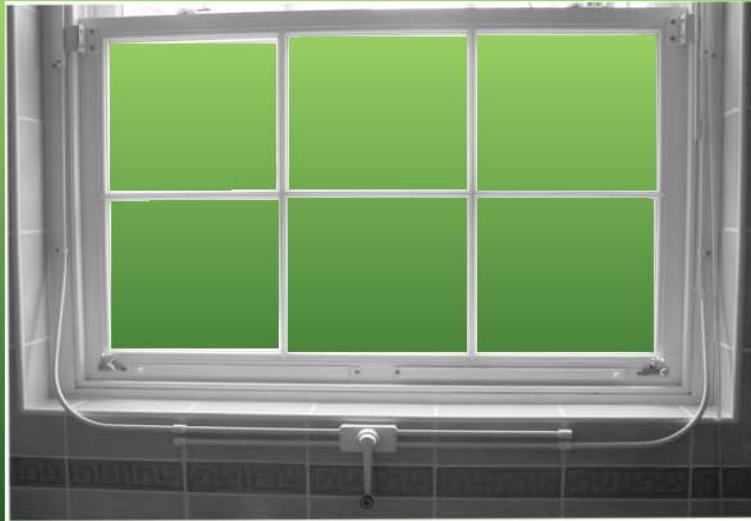

# Manual Sliding Sash Control

The manual sliding sash controls are ideal for windows, which are difficult to reach.

For the elderly and disabled they can be installed to help operate windows, which they may otherwise find impossible to use.

Within public areas these controls increase the safety of use.

Providing the window is in good working order this system can be fitted to aluminium, U-pvc or timber frames and can operate either the top or bottom sash.

Standard stroke 400mm can be modified to larger openings at request.

Available in white or sprayed to any specific RAL colour at extra cost.