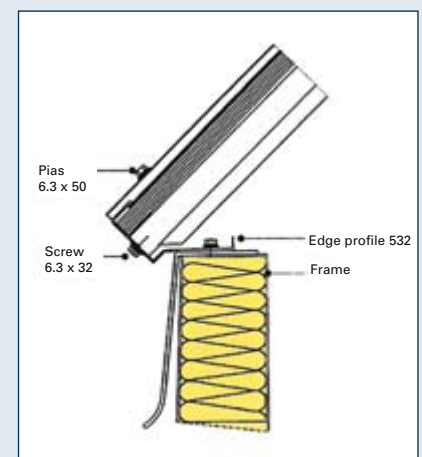

mids can be custom made to client specifications, in addition to the standard 4-sided pyramid. The profile system can be optionally coated in any RAL colour. Up to a span width of 2.00 m, the pyramid system is completely pre-assembled at the factory for installation, similar to our skylight dome system. If the pyramid is also to be used for ventilation, the whole structure of a pyramid up to a span width of 2.00 m is raised on one side with a tandem system. Ventilation flaps are installed in pyramid systems with span widths of 2 m or more, similar to saddle arcade rooflights. A 1 m flap can be installed on each side of the pyramid that can,

The frame is sealed or insulated on site and is not included in our scope of delivery.

5 m pyramid with ventilation flaps

Details A: Pyramid with venting frame

Details B: Pyramid base points with span widths > 2.00 m