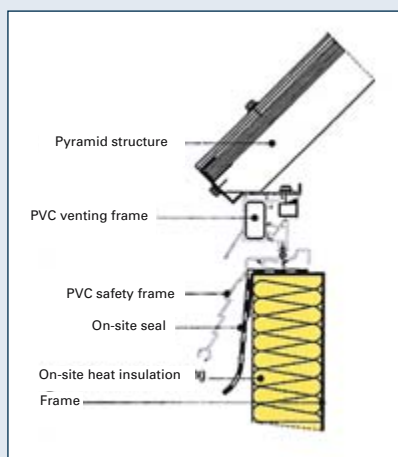

Details A: Pyramid with venting frame