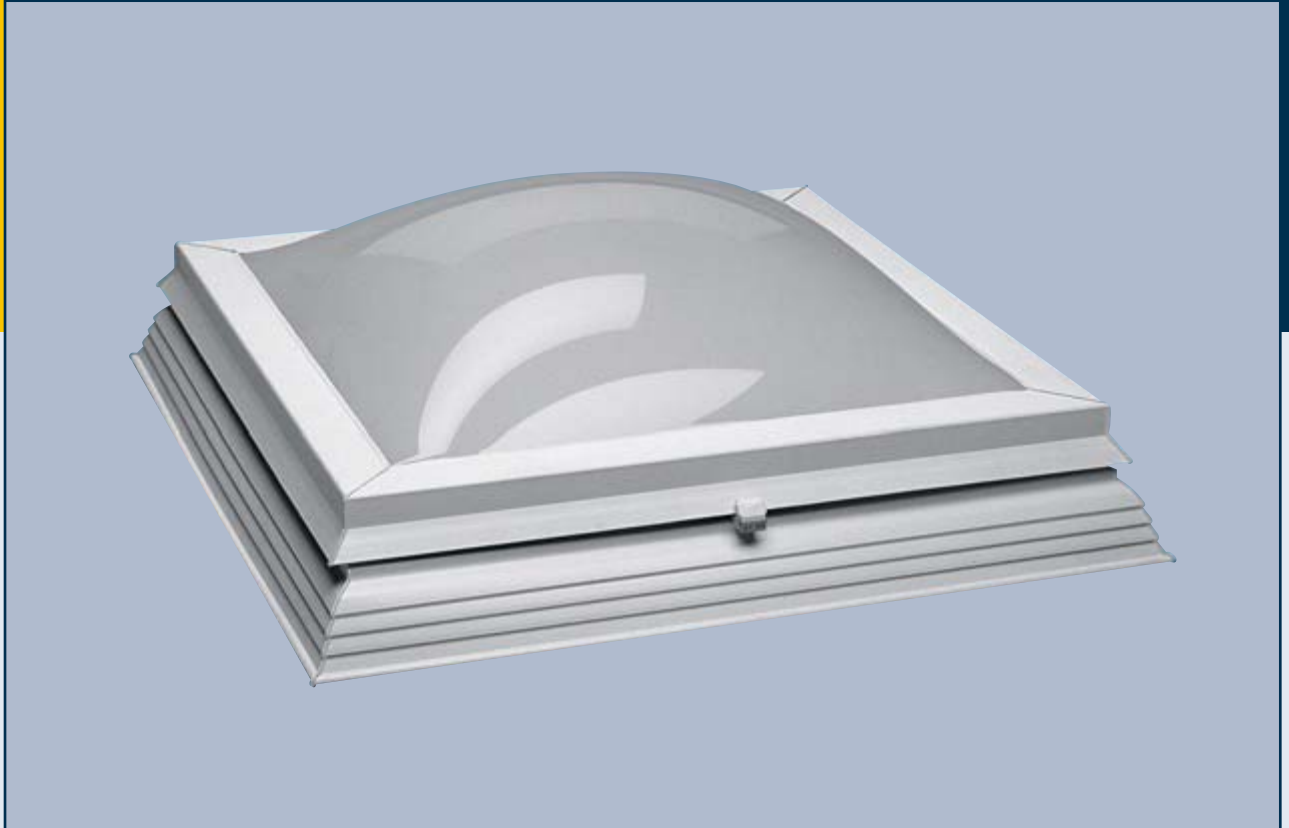

ESSMANN® Repair Set

Product Description

ESSMANN® Repair Set

The ESSMANN repair set comprises the following tried and tested components: ESSMANN skylight dome and ESSMANN safety frame.

Skylight domes, even those manufactured by other companies, can be repaired with the help of the ESSMANN safety frame by simply replacing them and securing them to the existing skylight base.

ESSMANN skylight domes are made of opal coloured acrylic skins. All sizes are encased in a sturdy kerb frame with internally

moulded drip edge for protection against the elements. The kerb frame protects the edges of the opal-coloured acrylic skins and allows for quick installation of the skylight dome with the help of the functionally reliable hinges.

The skylight domes can be combined with all ESSMANN skylight base versions and are prepared for daily aeration and ventilation.

ESSMANN safety frames consist of a surrounding, aluminium reinforced, corner-welded plastic profile that overlaps the raised roof-

ing membrane on the skylight base by 10 cm.

The ESSMANN repair set can be supplied for all standard ESSMANN skylight dome sizes and is also available for special sizes or for all third-party products on request. The "Renovating and Repairing Skylight Domes" checklist can be used to identify all the necessary information and dimensions.