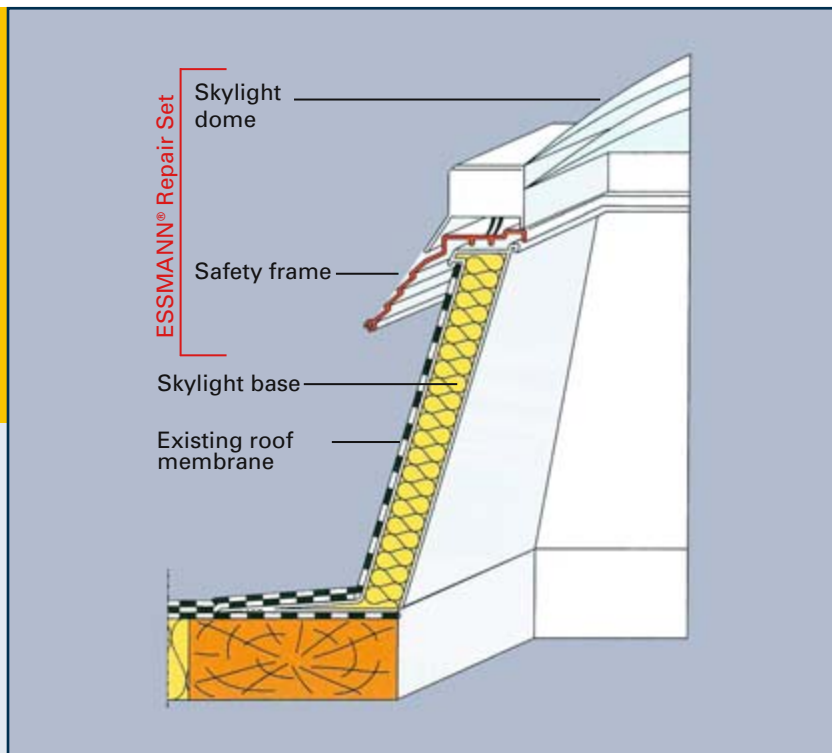

ESSMANN® Repair Set

Product Description

ESSMANN® Repair Set

The ESSMANN repair set comprises the following tried and tested components: ESSMANN skylight dome and ESSMANN safety frame.

Skylight domes, even those manufactured by other companies, can be repaired with the help of the ESSMANN safety frame by simply replacing them and securing them to the existing skylight base.

ESSMANN skylight domes are made of opal coloured acrylic skins. All sizes are encased in a sturdy kerb frame with internally

moulded drip edge for protection against the elements. The kerb frame protects the edges of the opal-coloured acrylic skins and allows for quick installation of the skylight dome with the help of the functionally reliable hinges.

The skylight domes can be combined with all ESSMANN skylight base versions and are prepared for daily aeration and ventilation.

ESSMANN safety frames consist of a surrounding, aluminium reinforced, corner-welded plastic profile that overlaps the raised roof-