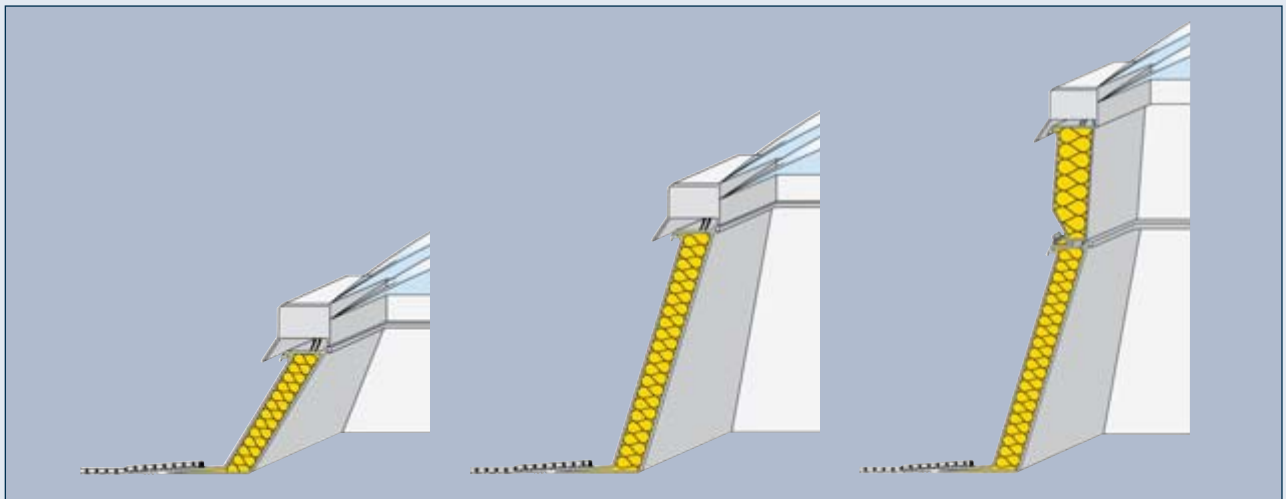

ESSMANN® Skylight Bases for PVC Connection

Product Description

ESSMANN® Skylight Bases
for PVC connections

15 cm installation height

30 cm installation height

45 cm installation height

The **ESSMANN skylight base, installation height 45 cm**, is made of U-PVC and is ideal for direct connection to PVC, PEC and VAE roof sheeting.

The base is connected homogeneously to the horizontal flange section of the skylight base.

The **ESSMANN skylight base, installation height 15 and 30 cm**, is made of U-PVC and is ideal for direct connection to PVC, PEC and VAE roof sheeting. The base is connected homogeneously to the horizontal flange section of the skylight base.

NEW

All skylight bases with installation heights of 15 and 30 cm can be supplied with ESSMANN fall arrest safety consoles (FAS) to provide fall protection!

ESSMANN skylight base made of U-PVC, 15 cm installation height