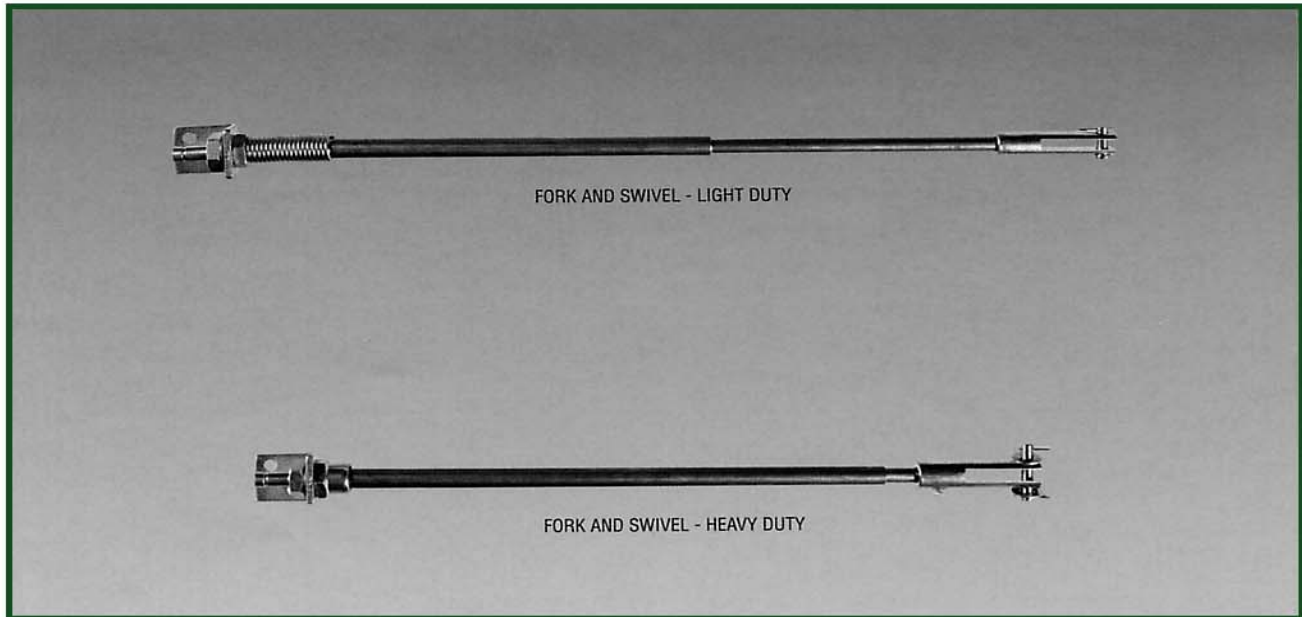

## Fork and Swivel - Heavy duty

Suitable for horizontal/vertical louvres, dampers and small dome lights.

Made in stainless steel the heavy duty fork and swivel is suitable for internal and external installations.