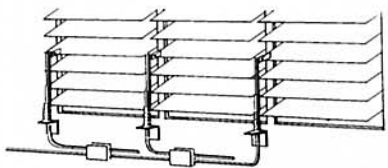

Fork & Swivel

Fork and Swivel - Heavy duty

Suitable for horizontal/vertical louvres, dampers and small dome lights.

Made in stainless steel the heavy duty fork and swivel is suitable for internal and external installations.

FORK AND SWIVEL - LIGHT DUTY