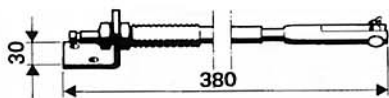

## Fork and Swivel - Heavy duty

Suitable for horizontal/vertical louvres, dampers and small dome lights.

Made in stainless steel the heavy duty fork and swivel is suitable for internal and external installations.