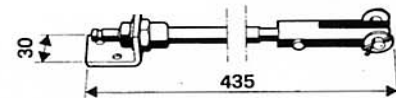

Fork & Swivel

Fork and Swivel - Heavy duty

Suitable for horizontal/vertical louvres, dampers and small dome lights.

Made in stainless steel the heavy duty fork and swivel is suitable for internal and external installations.

FORK AND SWIVEL - LIGHT DUTY